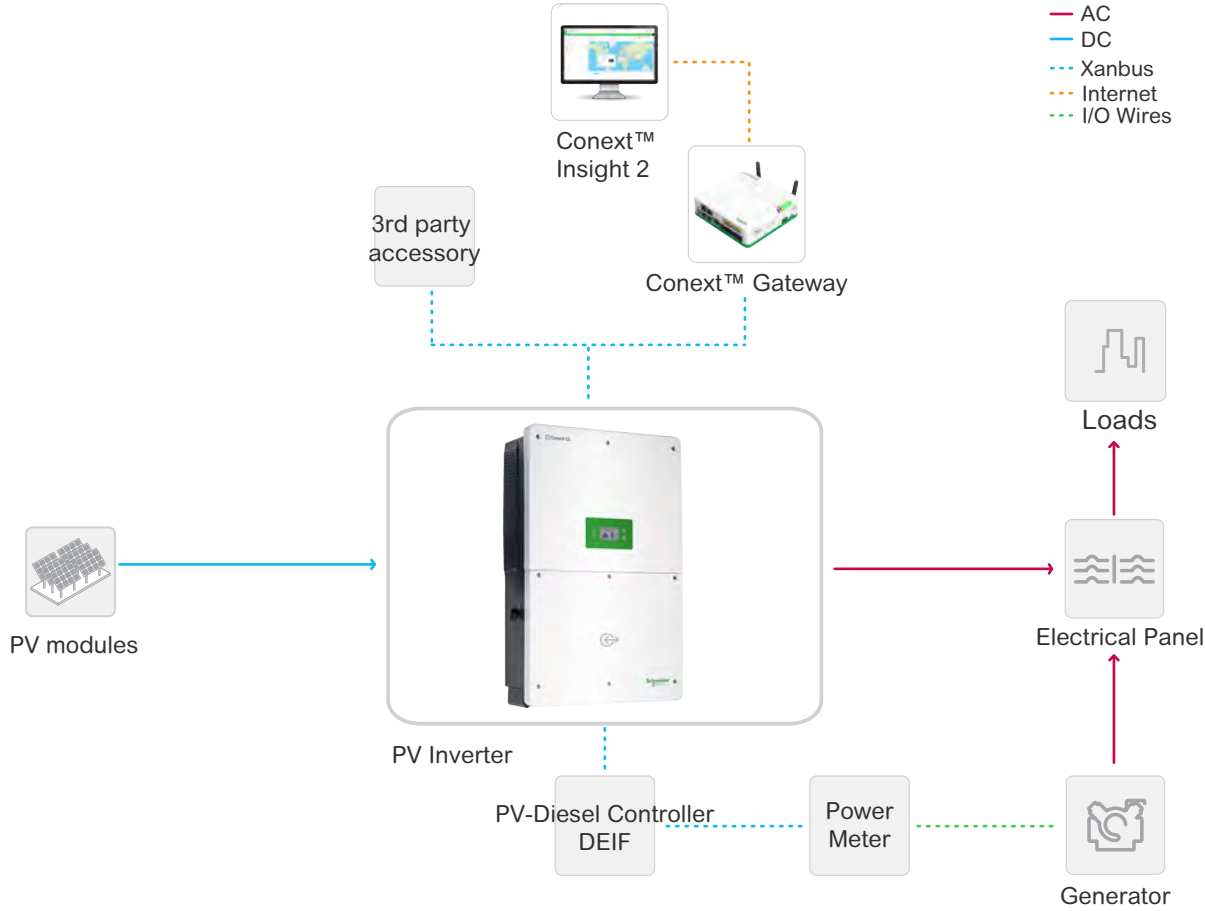

PV-Diesel Hybridization Solution

* For Connext™ CL-60A, external transformer is needed.