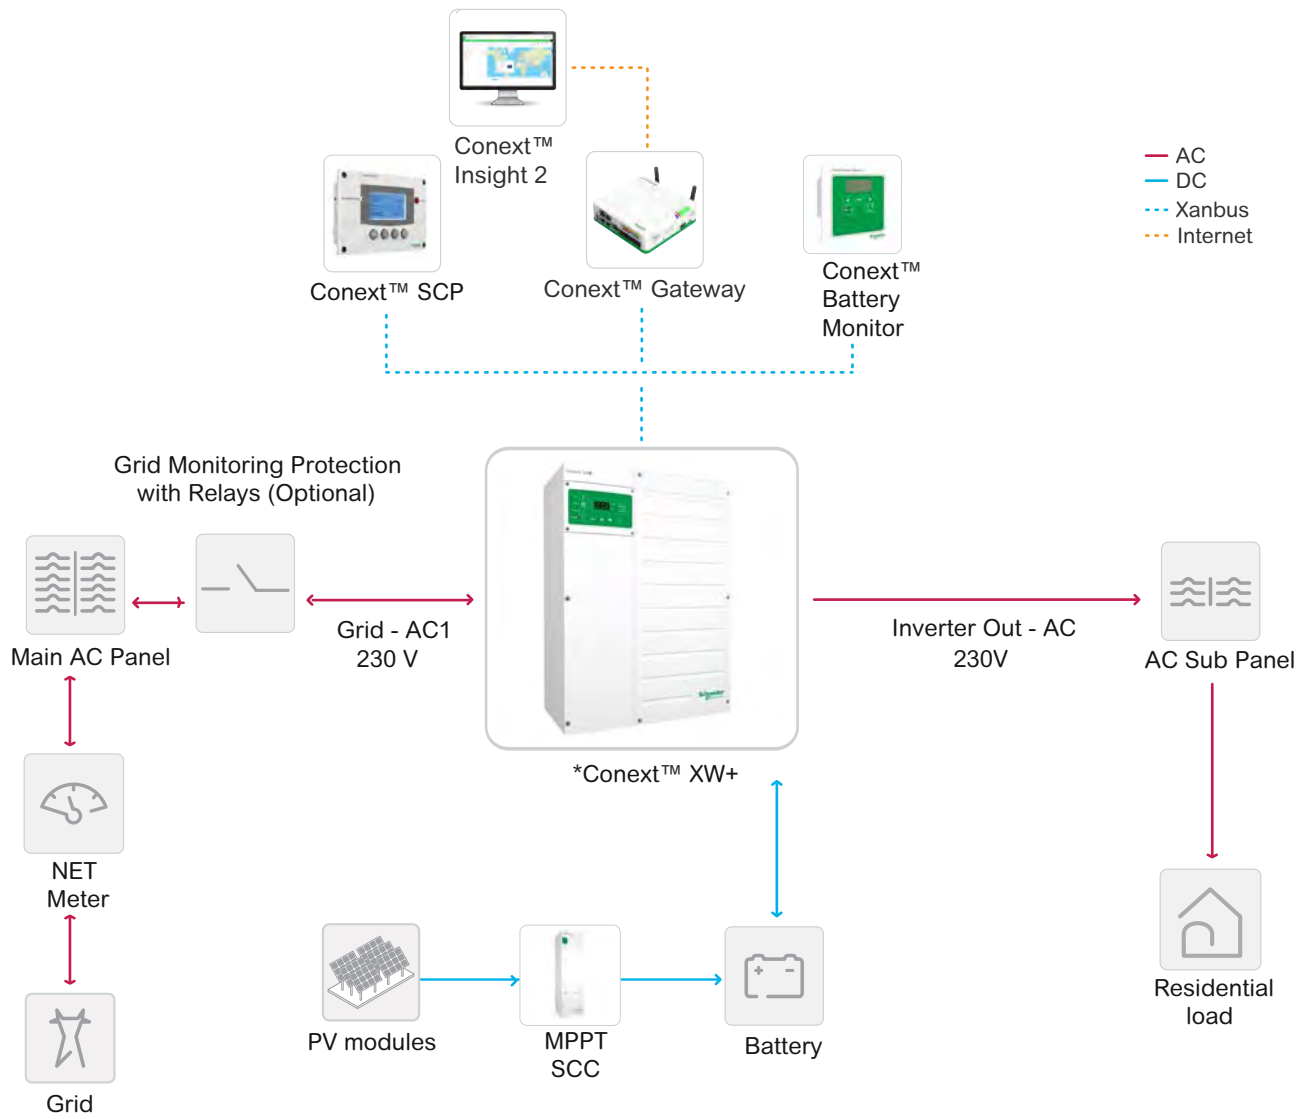

Residential, self consumption 230VAC

*230 VAC solution with Conext XW+ 7048 (5.5 kW continuous backup, max 4.6 kVA sell) or Conext XW+ 8548 (6.8 kW continuous backup, max 6.2 kVA sell)